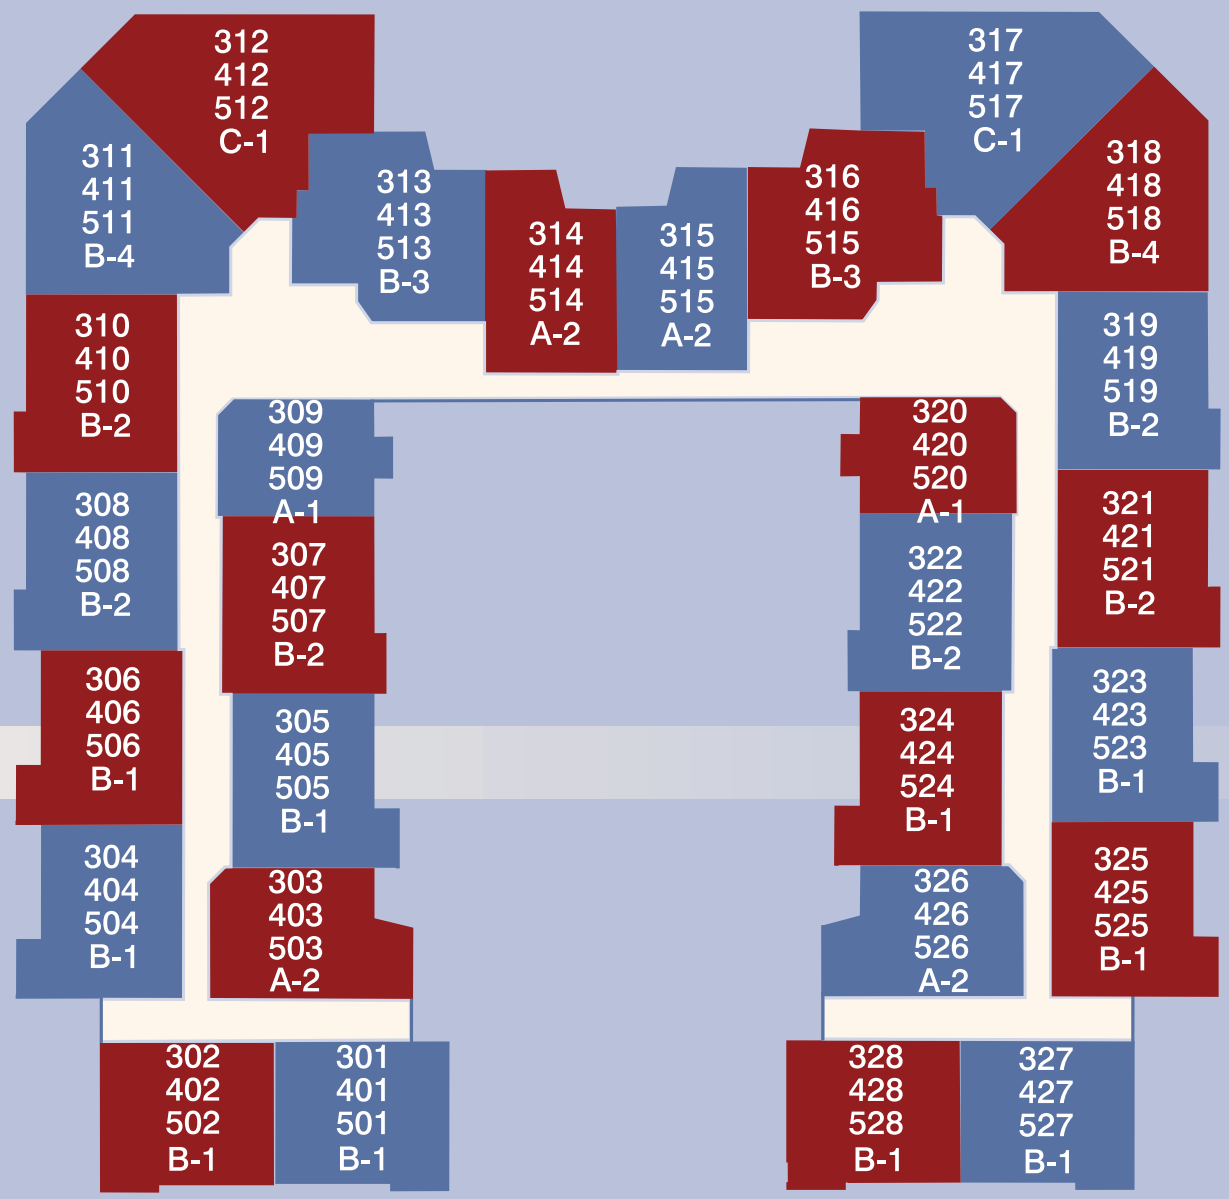

CITYVIEW
AT RIVERWALK
CONDOMINIUM & MARINA

LEVELS 3-5

LEVEL 2

LEVEL 1

CITYVIEW
AT RIVERWALK
CONDOMINIUM & MARINA