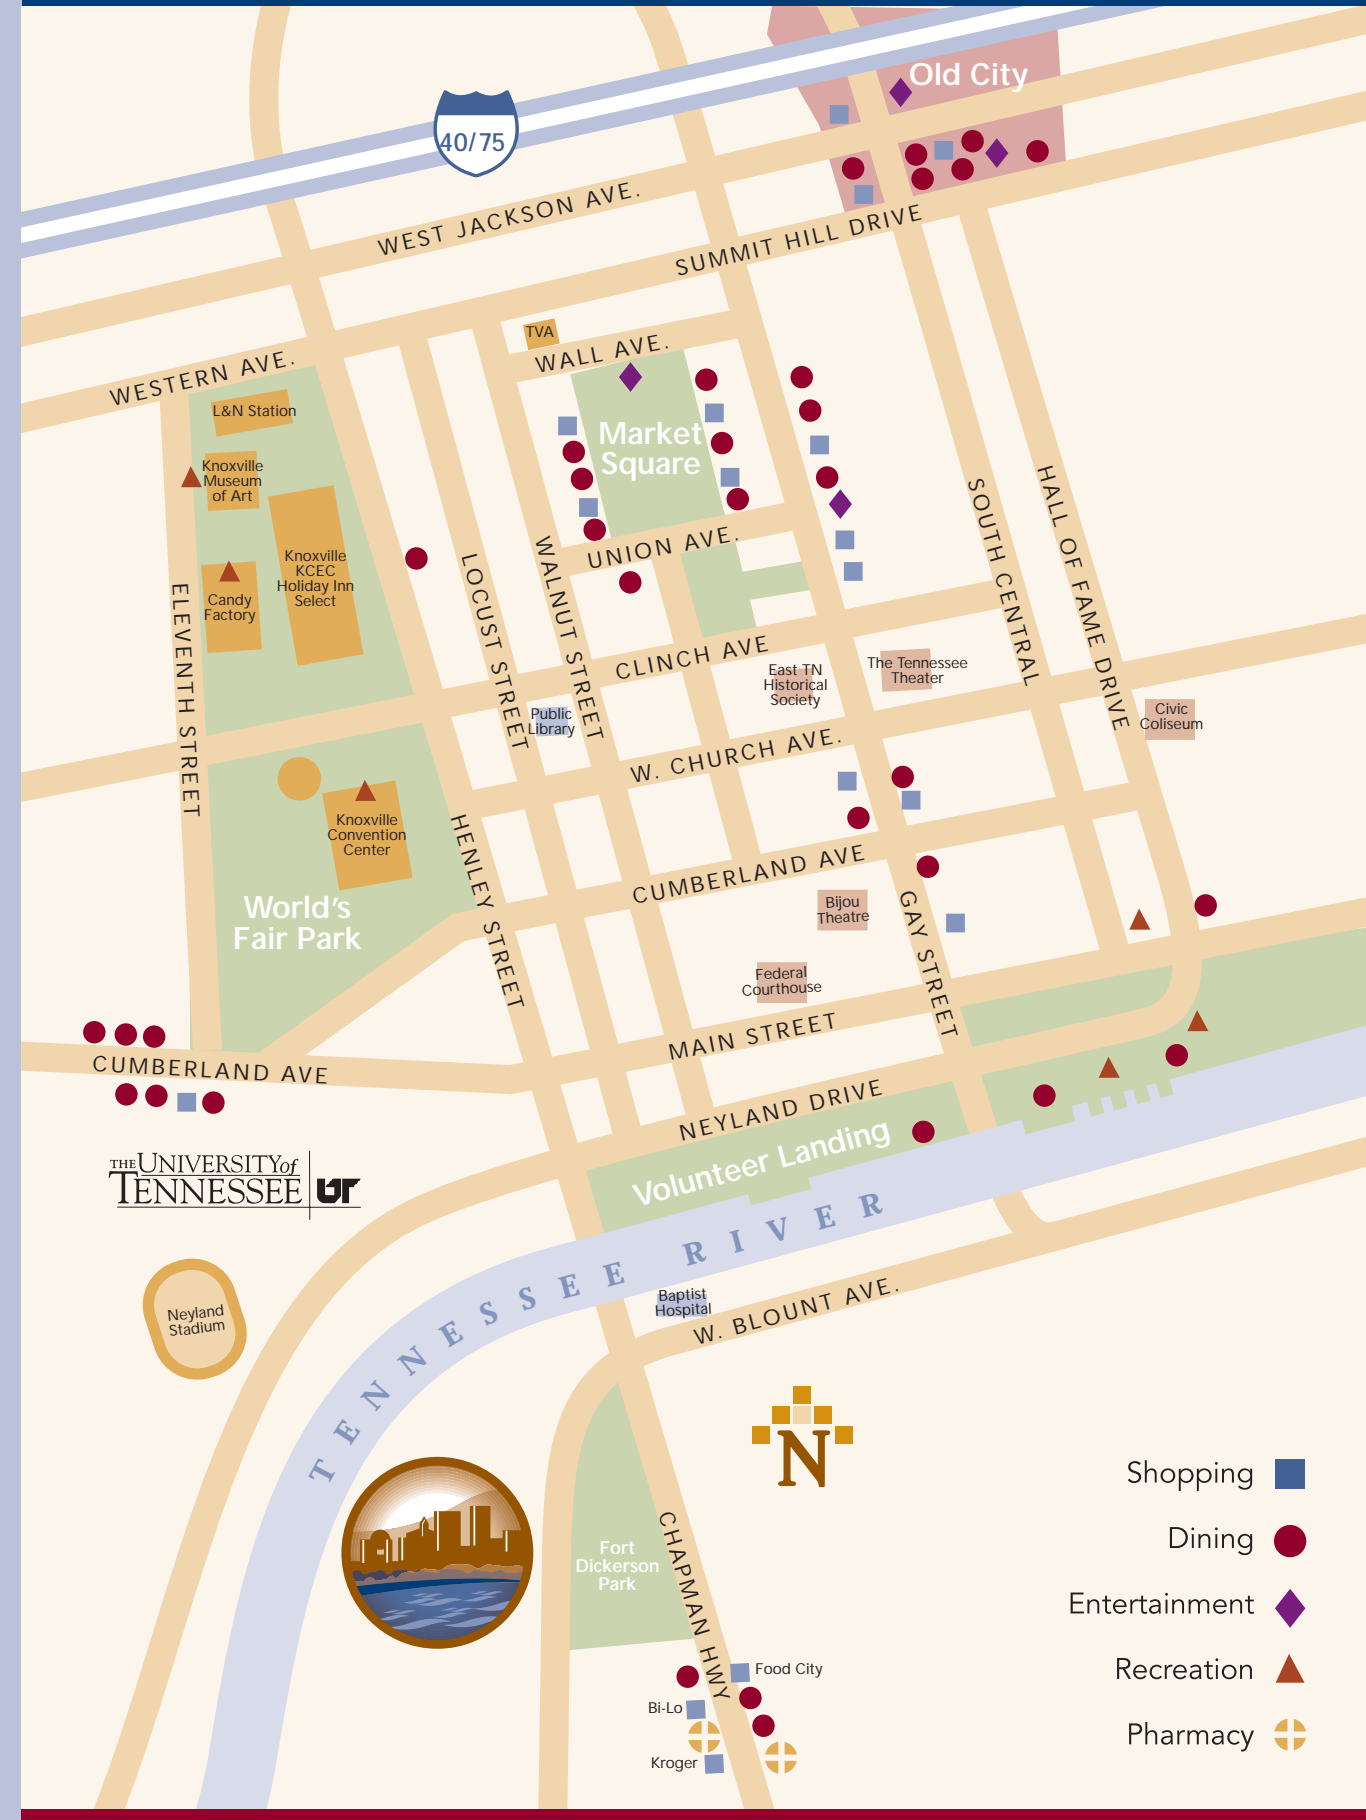

CITYVIEW
AT RIVERWALK
CONDOMINIUM & MARINA

LEVELS 3-5

LEVEL 2

LEVEL 1

CITYVIEW
AT RIVERWALK
CONDOMINIUM & MARINA